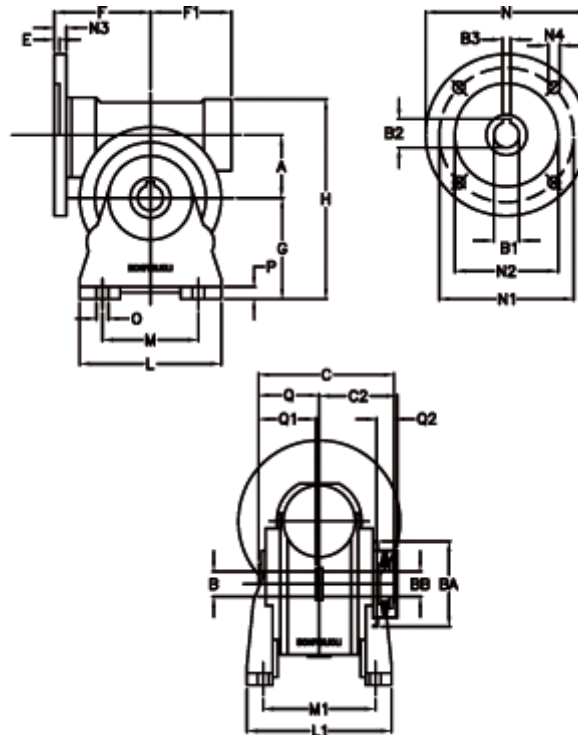

Article number: 390204407022316

Description: Worm Gear with Torque Limiter
VF 44-L1-A-70-P63B14

Measures

a = 44.60	C2 = 48	L1 = 98.0	O = 8.5
B = 18	Description = VF 44A-xx-63B14	m = 52	P = 10
B1 E7 = 11	E = 2.0	M1 = 81.0	Q = 32.0
B2 = 12.8	F = 65	N = 90	Q1 = 32
B3 H9 = 4	F1 = 54	N1 = 75	Q2 = 12
BA = 40	g = 72	N2 = 60	
BB H7 = 11	H = 143	N3 = 8.0	
C = 79	L = 90	N4 = 5,5	